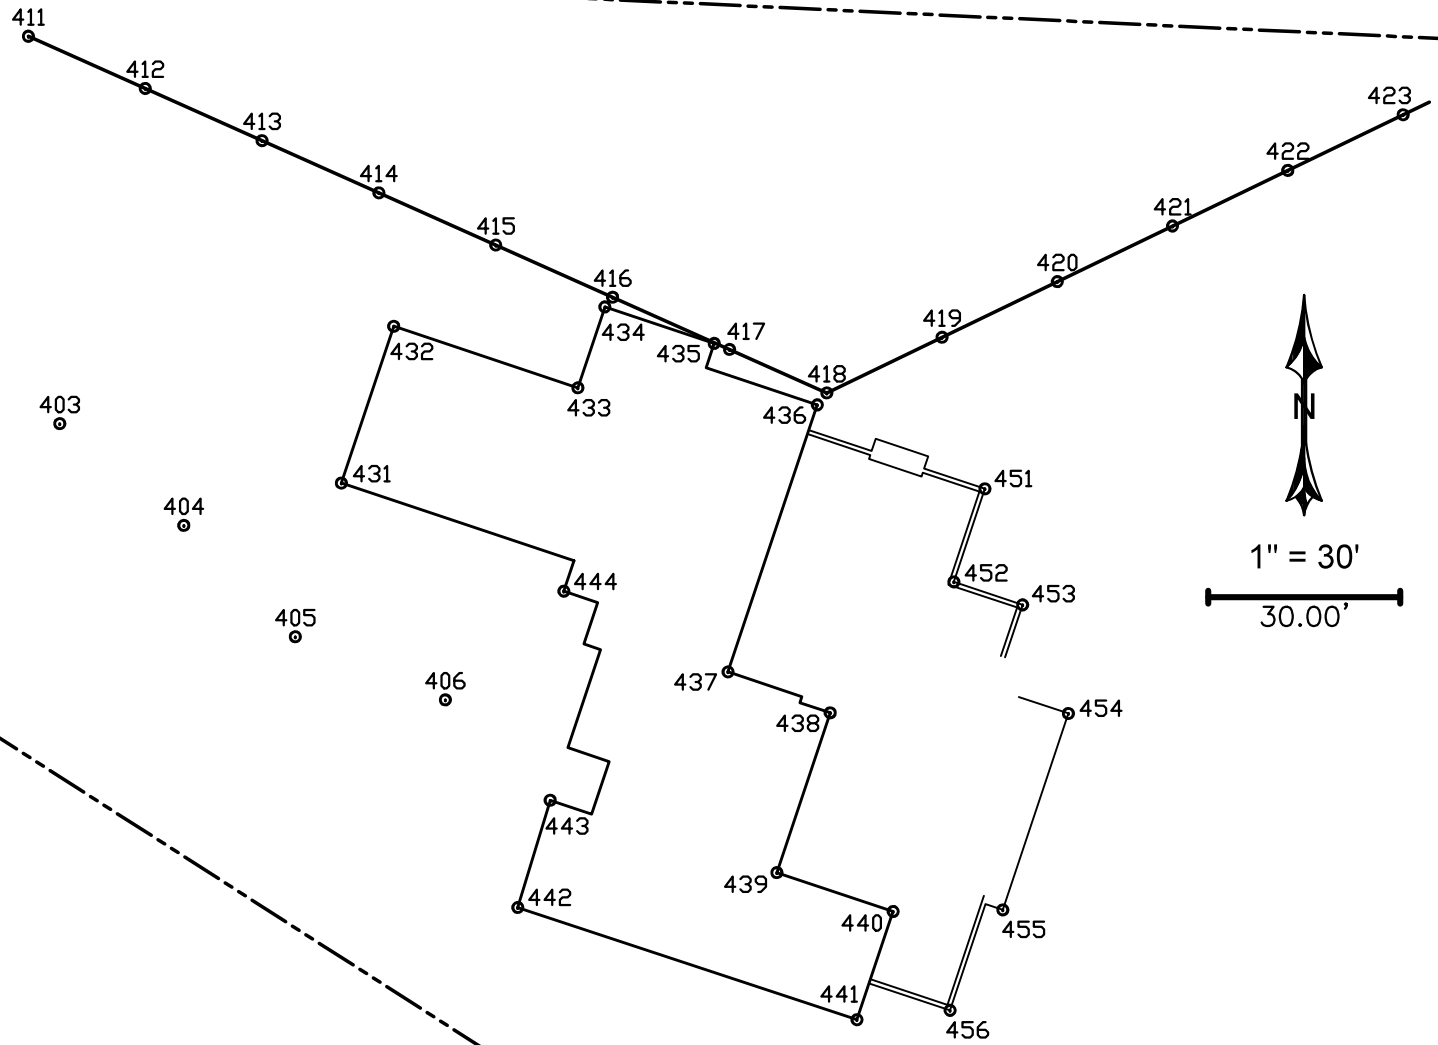

MOON GAZE DRIVE
SEQ 20201530190

35

1" = 30'
30.00'

JDR SURVEY - JOB No.25024
MOONLIGHT CANYON, LOT 4
14280 N MOON GAZE DR
APR 24, 2025